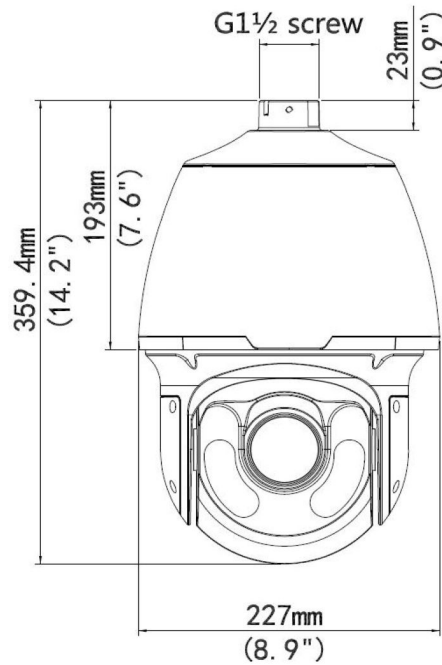

General	
Power	24 V AC±25%, 24 V DC±25%,PoE (PSE Required)
	Power consumption: 9 ~ 42W
Dimensions(ØxH)	Ø227x359.4 mm (Ø8.9" x 14.2")
Weight	5.28 kg (11.6lb)
Working Environment	-40°C ~ 65°C (-40°F ~ 149°F), Humidity:10%~95% RH(non-condensing)
Ingress Protection	IP66

## Dimensions