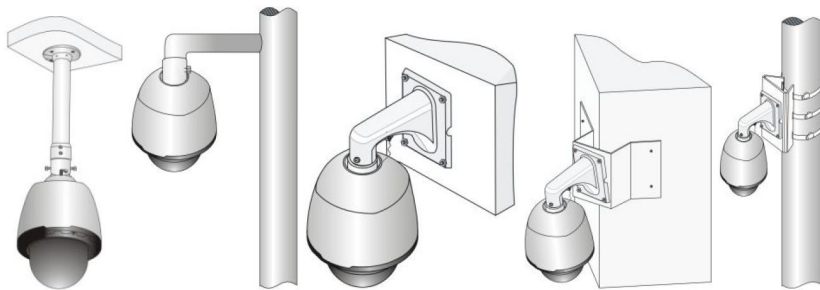

Installation

Pendant mount

Standing pole mount

Wall mount

Corner mount

Pole mount