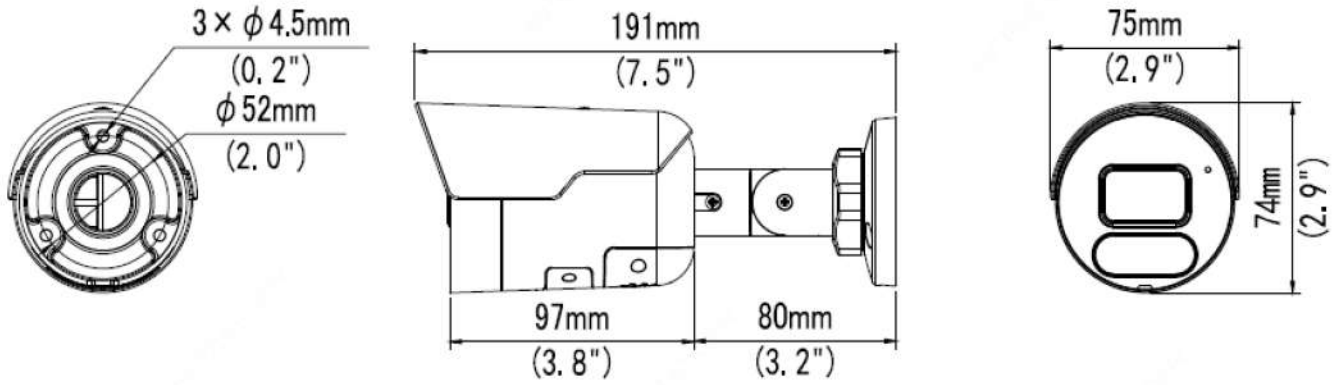

Dimensions