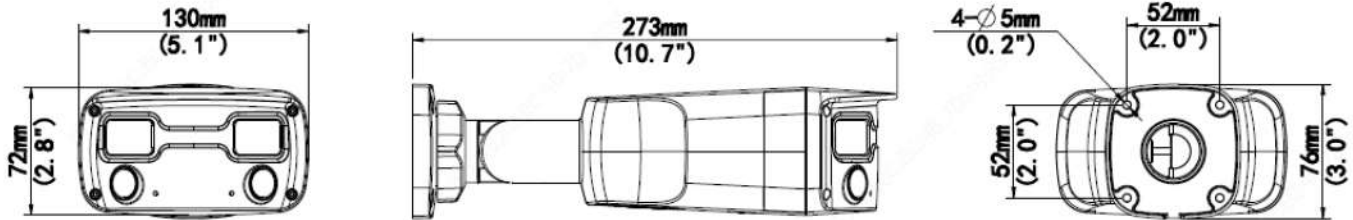

Power Interface	Ø 5.5mm coaxial power plug
Dimensions (L × W × H)	273× 130 × 76mm (10.7" × 5.1" × 3.0")
Weight	0.95kg (2.09lb)
Material	Metal
Working Environment	-30°C ~ 60°C (-22°F ~ 140°F), Humidity: ≤95% RH (non-condensing)
Storage Environment	-30°C ~ 60°C (-22°F ~ 140°F), Humidity: ≤95% RH (non-condensing)
surge protection	4KV
Reset Button	Support

Dimensions

Accessories

TR-JB07-D-IN

Junction Box

TR-JB06-A-IN

Junction Box

TR-UP06-B-IN

Pole Mount

TR-UP06-C-IN

Pole Mount

TR-A01-IN

Waterproof Joint