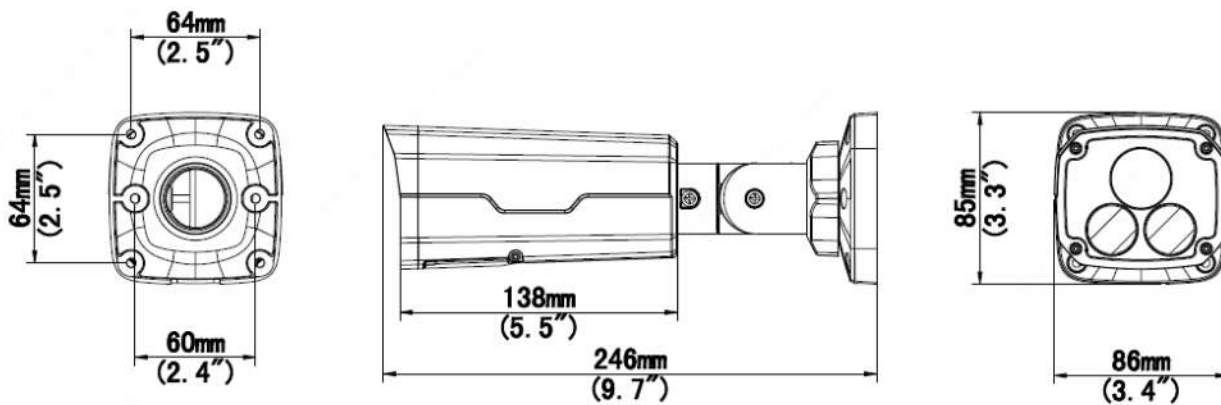

Environment	CE-ROHS (2011/65/EU;(EU)2015/863); WEEE (2012/19/EU); REACH (Regulation (EC) No 1907/2006)
Protection	Ingression protection: IP67 (IEC 60529-2013) Vandal resistant: IK10 (IEC 62262:2002)
General	
Power	DC 12V±25%, PoE (IEEE 802.3af)
	Power consumption: Max 9.0W
Power Interface	Ø 5.5mm coaxial power plug
Dimensions (L × W × H)	246× 86 × 85mm (9.7" × 3.4" × 3.3")
Weight	0.92kg (2.02lb)
Material	Metal
Working Environment	-30°C ~ 60°C (-22°F ~ 140°F), Humidity: ≤95% RH (non-condensing)
Storage Environment	-30°C ~ 60°C (-22°F ~ 140°F), Humidity: ≤95% RH (non-condensing)
surge protection	4KV
Reset Button	N\A

Dimensions