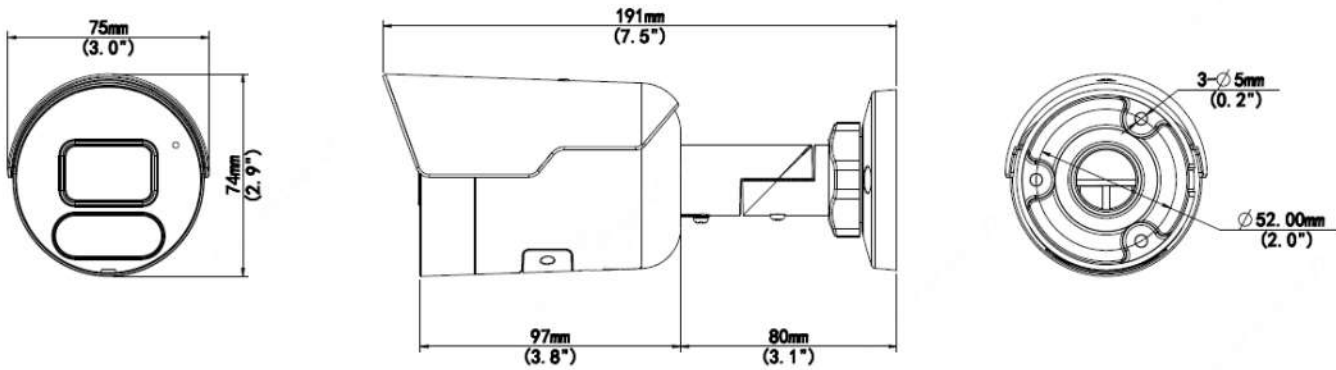

Environment	CE-RoHS (2011/65/EU;(EU)2015/863); WEEE (2012/19/EU); Reach (Regulation (EC) No 1907/2006)
Protection	IP67 (IEC 60529:1989+AMD1:1999+AMD2:2013)
General	
Power	DC 12V±25%, PoE (IEEE 802.3af)
	Power consumption: Max 8.0W
Power Interface	Ø 5.5mm coaxial power plug
Dimensions (L × W × H)	191× 75 × 74mm (7.5" × 3.0" × 2.9")
Weight	0.41kg (0.90lb)
Material	Metal
Working Environment	-30°C ~ 60°C (-22°F ~ 140°F), Humidity: ≤95% RH (non-condensing)
Storage Environment	-30°C ~ 60°C (-22°F ~ 140°F), Humidity: ≤95% RH (non-condensing)
Surge Protection	4KV
Reset Button	Support

Dimensions

Accessories