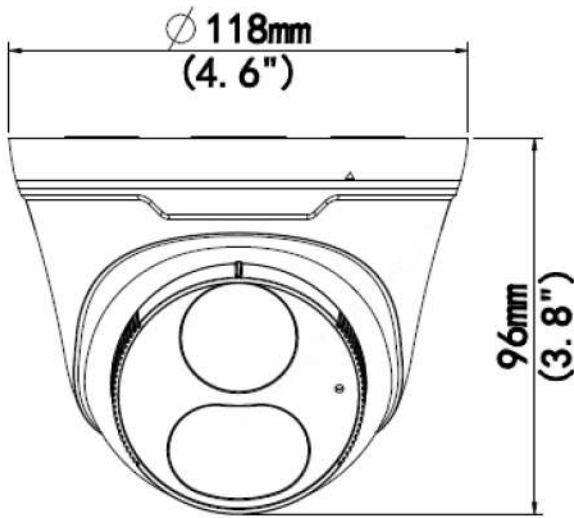

Dimensions

Accessories

TR-SE24-IN