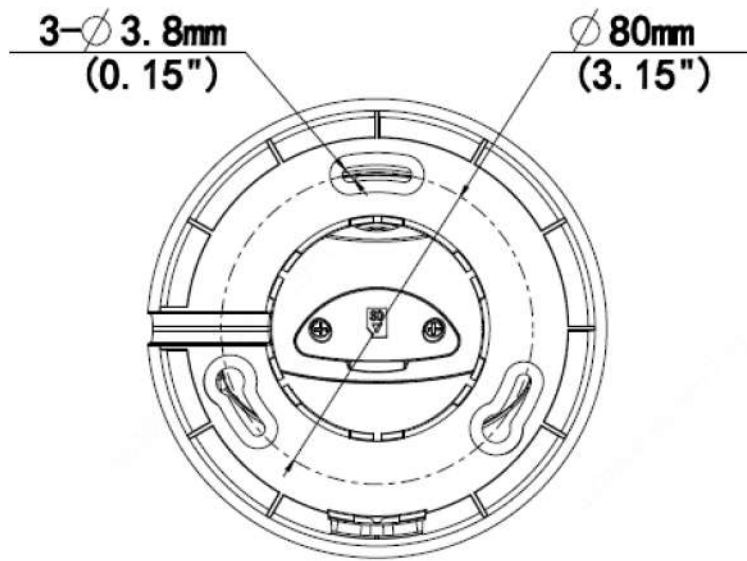

Dimensions

Accessories

TR-SE24-IN