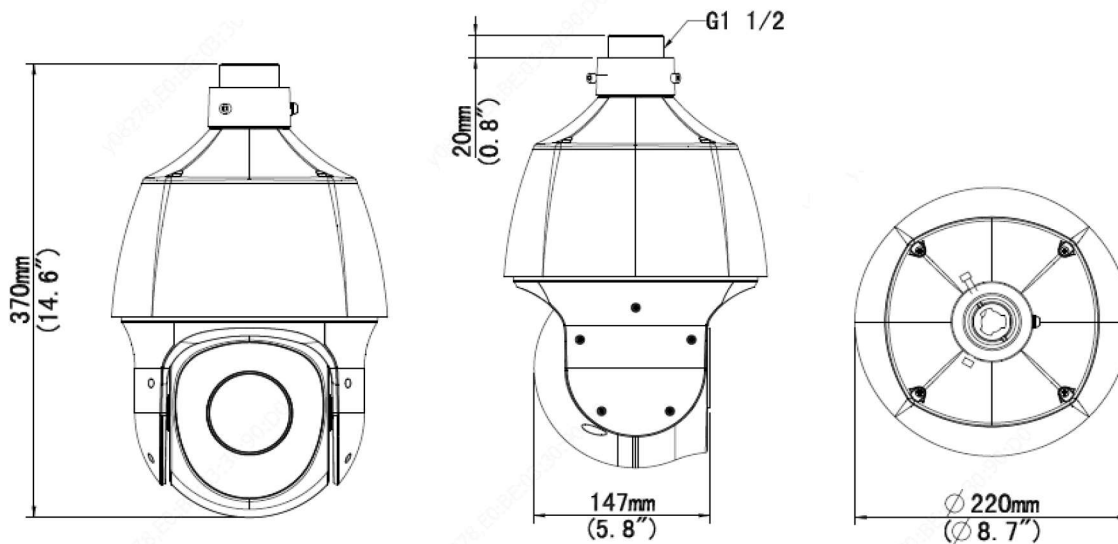

### Key Features

- High quality image with 2MP, 1/2.8" CMOS sensor
- 1920\*1080@30fps in the main stream
- Ultra 265, H.265, H.264, MJPEG
- 33X optical zoom allows for closer viewing of subjects
- Smart intrusion prevention, support false alarm filtering, include Cross Line, Intrusion, Enter Area, Leave Area detection
- LightHunter technology ensures ultra-high image quality in low illumination environment
- Up to 120 dB Optical WDR (Wide Dynamic Range)
- DC12V or PoE+(IEEE 802.3at) power supply
- Audio 1 in and 1 out, Alarm 2 in and 1 out
- Micro SD, up to 256GB
- Smart IR, up to 150m (492 ft) IR distance
- IP66 ingress protection

## Dimensions